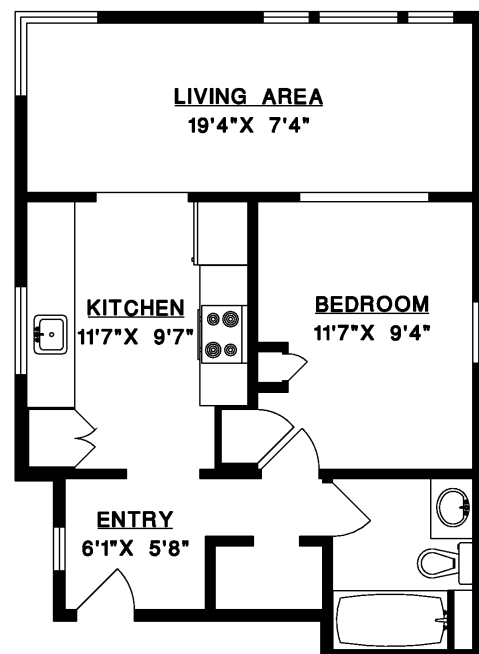

Jim Jorgenson

604.313.4939

2730 PANORAMA DRIVE
NORTH VANCOUVER

MAIN FLOOR 911 SQ.FT.
LOWER FLOOR 728 SQ.FT.
TOTAL 1,639 SQ.FT.

DECK 89 SQ.FT.

SUITE MAIN FLOOR 540 SQ.FT.
SUITE LOWER FLOOR 198 SQ.FT.

TOTAL 738 SQ.FT.

MAIN FLOOR

LOWER FLOOR

SUITE LOWER FLOOR

SUITE MAIN FLOOR