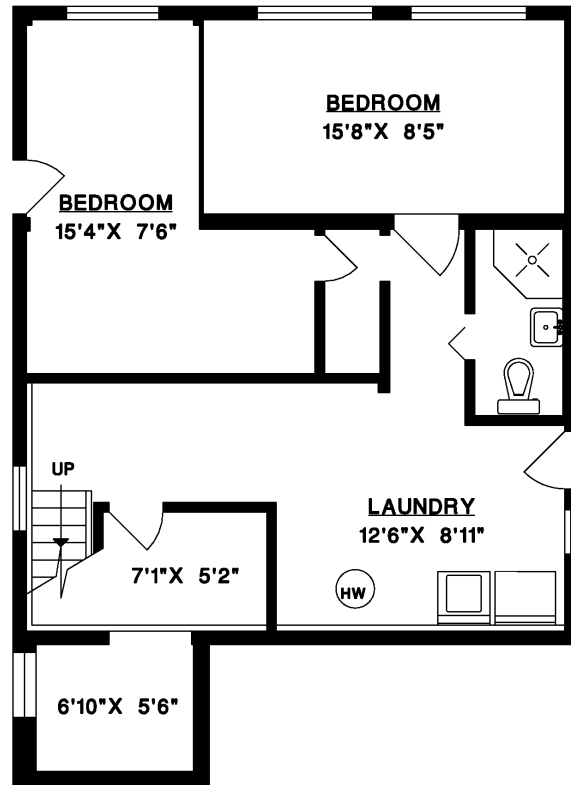

Jim Jorgenson

604.313.4939

2730 PANORAMA DRIVE
NORTH VANCOUVER

MAIN FLOOR 911 SQ.FT.
LOWER FLOOR 728 SQ.FT.
TOTAL 1,639 SQ.FT.

DECK 89 SQ.FT.

SUITE MAIN FLOOR 540 SQ.FT.
SUITE LOWER FLOOR 198 SQ.FT.

TOTAL 738 SQ.FT.

MAIN FLOOR

LOWER FLOOR

SUITE LOWER FLOOR

SUITE MAIN FLOOR