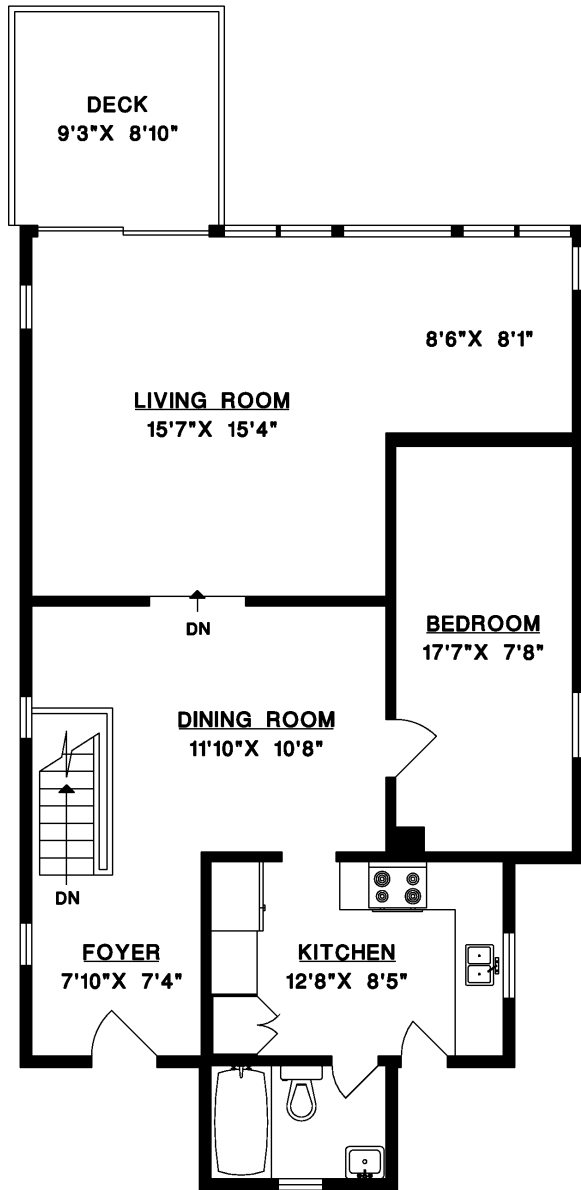

Jim Jorgenson

604.313.4939

2730 PANORAMA DRIVE
NORTH VANCOUVER

MAIN FLOOR 911 SQ.FT.
LOWER FLOOR 728 SQ.FT.
TOTAL 1,639 SQ.FT.

DECK 89 SQ.FT.

SUITE MAIN FLOOR 540 SQ.FT.
SUITE LOWER FLOOR 198 SQ.FT.

TOTAL 738 SQ.FT.

MAIN FLOOR

LOWER FLOOR

SUITE LOWER FLOOR

SUITE MAIN FLOOR